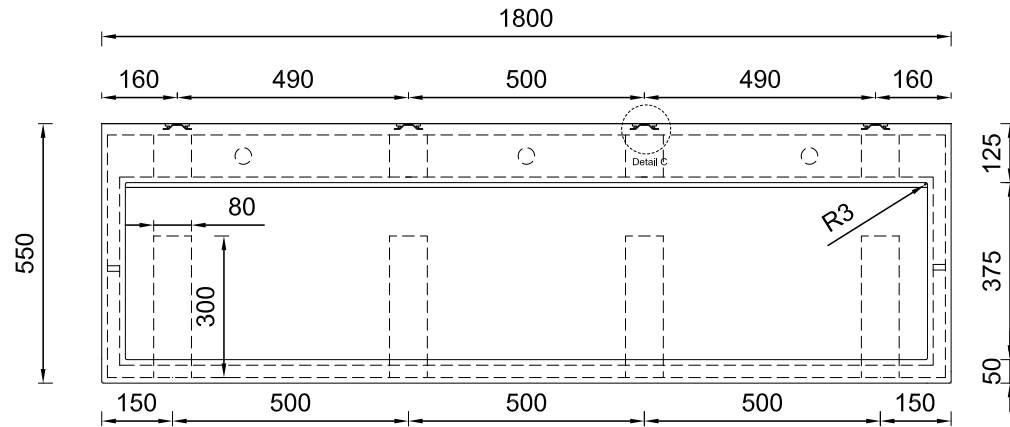

SPECIALIST OXFORD WASH TROUGH

3 PERSON

PRIMO

Detail C
Built-in wall bracket plate

Wall hung illustration

Cantilever wall brackets

Waste water collection kit