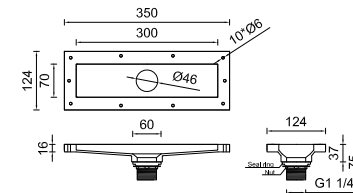

SPECIALIST OXFORD WASH TROUGH

3 PERSON

PRIMO

Detail C
Built-in wall bracket plate

Wall hung illustration

Cantilever wall brackets

Waste water collection kit