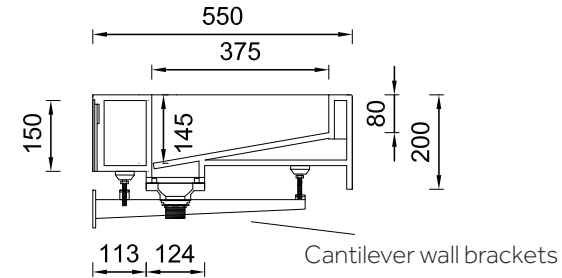

SPECIALIST OXFORD WASH TROUGH

3 PERSON

PRIMO

Detail C
Built-in wall bracket plate

Wall hung illustration

Cantilever wall brackets

Waste water collection kit