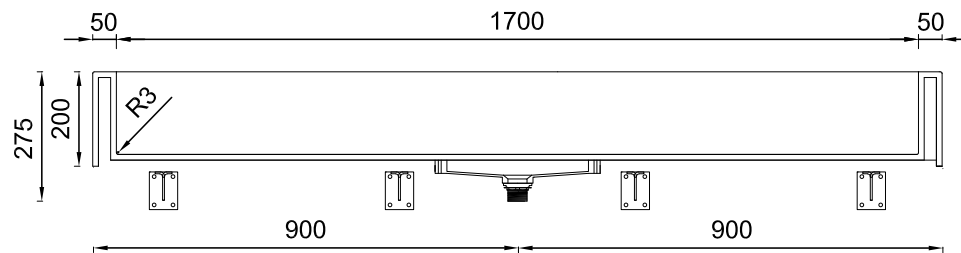

SPECIALIST OXFORD WASH TROUGH

3 PERSON

PRIMO

Detail C
Built-in wall bracket plate

Wall hung illustration

Cantilever wall brackets

Waste water collection kit