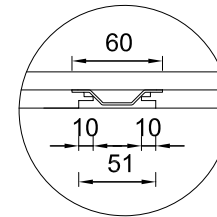

SPECIALIST OXFORD WASH TROUGH

3 PERSON

PRIMO

Detail C
Built-in wall bracket plate

Wall hung illustration

Cantilever wall brackets

Waste water collection kit