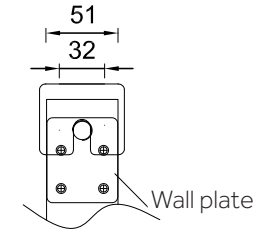

SPECIALIST OXFORD WASH TROUGH

3 PERSON

PRIMO

Detail C
Built-in wall bracket plate

Wall hung illustration

Cantilever wall brackets

Waste water collection kit