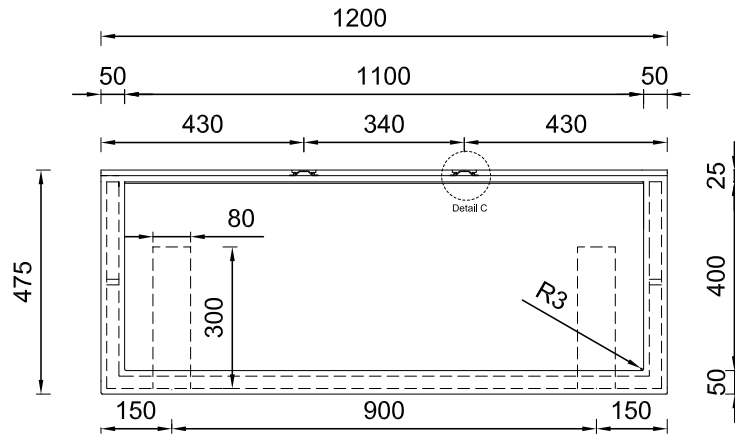

SPECIALIST CAMBRIDGE WASH TROUGH

2 PERSON

PRIMO

Detail C
Built-in wall bracket plate

Wall hung illustration

Cantilever wall brackets

Waste water collection kit