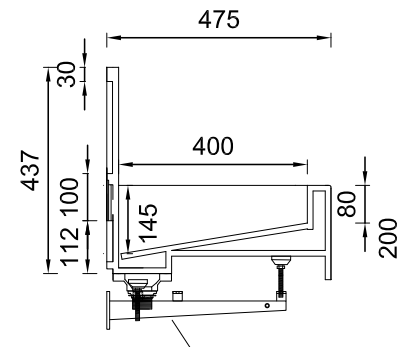

SPECIALIST CAMBRIDGE WASH TROUGH

2 PERSON

PRIMO

Detail C
Built-in wall bracket plate

Wall hung illustration

Cantilever wall brackets

Waste water collection kit