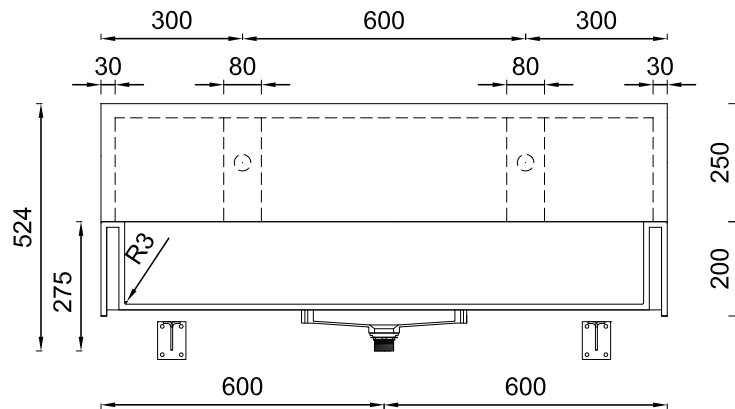

SPECIALIST CAMBRIDGE WASH TROUGH

2 PERSON

PRIMO

Detail C
Built-in wall bracket plate

Wall hung illustration

Cantilever wall brackets

Waste water collection kit