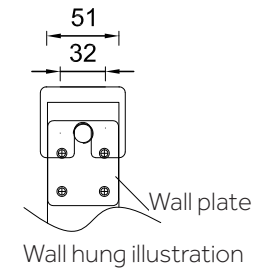

SPECIALIST CAMBRIDGE WASH TROUGH

2 PERSON

PRIMO

Detail C
Built-in wall bracket plate

Wall hung illustration

Cantilever wall brackets

Waste water collection kit