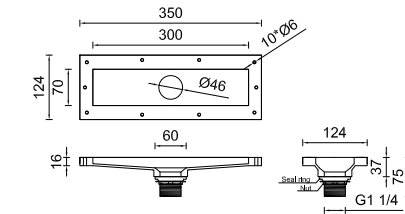

SPECIALIST CAMBRIDGE WASH TROUGH

2 PERSON

PRIMO

Detail C
Built-in wall bracket plate

Wall hung illustration

Cantilever wall brackets

Waste water collection kit