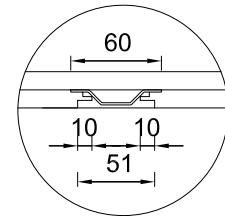

SPECIALIST CAMBRIDGE WASH TROUGH

2 PERSON

PRIMO

Detail C
Built-in wall bracket plate

Wall hung illustration

Cantilever wall brackets

Waste water collection kit