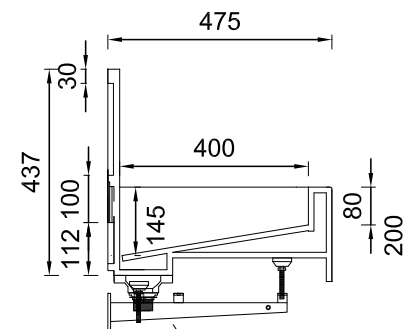

## 3 PERSON

PRIMO

Detail C  
Built-in wall bracket plate

Wall hung illustration

Waste water collection kit

Cantilever wall brackets