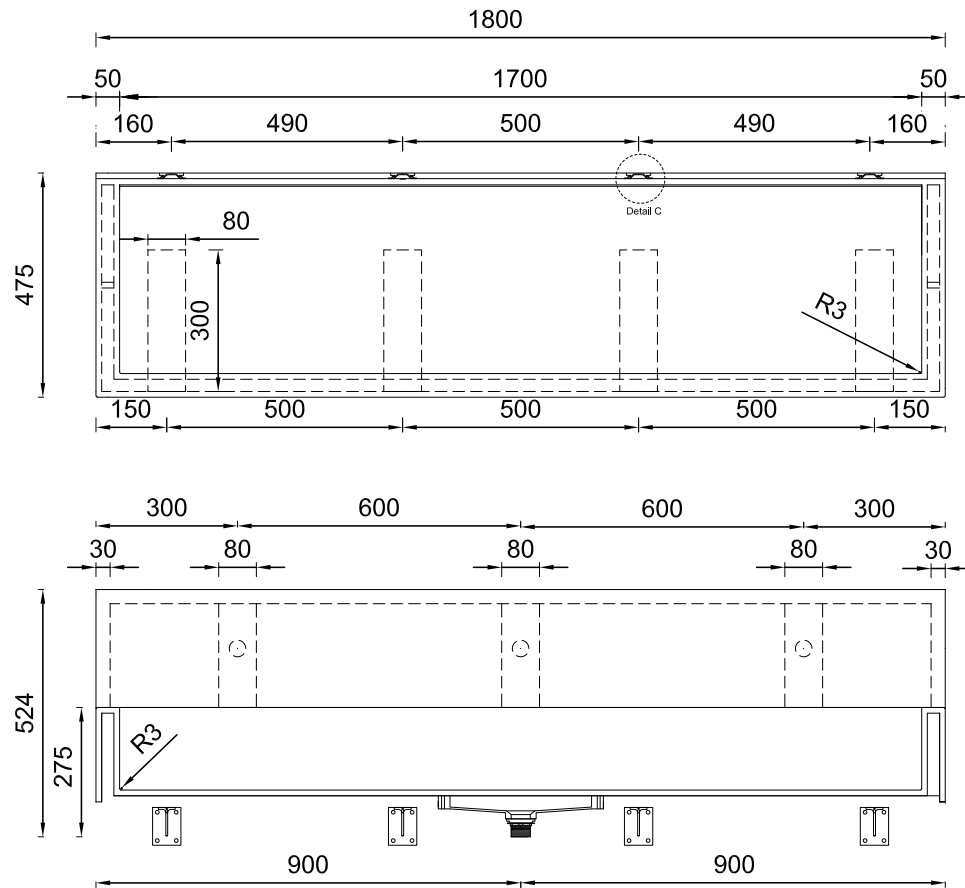

## 3 PERSON

PRIMO

Detail C  
Built-in wall bracket plate

Wall hung illustration

Waste water collection kit

Cantilever wall brackets