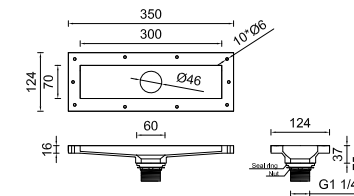

## 3 PERSON

PRIMO

Detail C  
Built-in wall bracket plate

Wall hung illustration

Waste water collection kit

Cantilever wall brackets