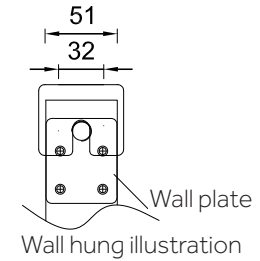

## 3 PERSON

PRIMO

Detail C  
Built-in wall bracket plate

Wall hung illustration

Waste water collection kit

Cantilever wall brackets