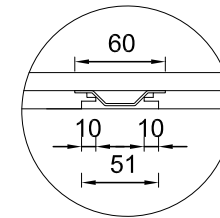

## 3 PERSON

PRIMO

Detail C  
Built-in wall bracket plate

Wall hung illustration

Waste water collection kit

Cantilever wall brackets