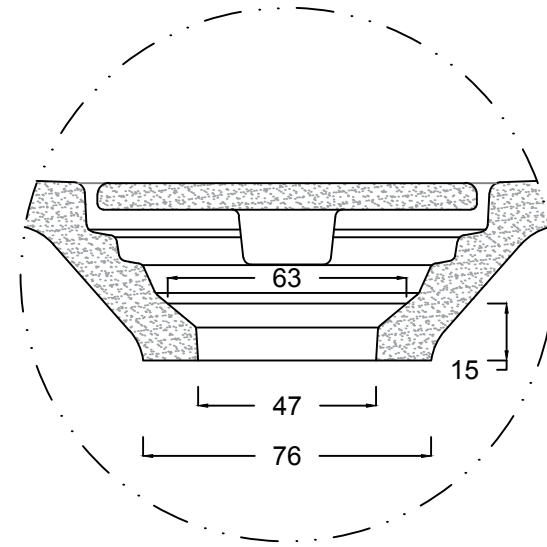

PLAN VIEW

SECTION B:B

DETAIL A  
SCALE: 1:2

DETAIL B  
SCALE: 1:2

SECTION A:A

DETAIL C  
SCALE: 1:2

Corian.

ARCHIVE NBR: <b>ARCHIVE 3</b>	CUSTOMER NAME:
FILE NAME/FORMAT: DUPONT_CORIAN_RELAX7310_2D.DWG	APPLICATION/DESCRIPTION: <b>Bath/ Washbasin</b>
MODEL NAME: <b>RELAX 7310</b>	DOCUMENT STATUS: <b>FINAL</b>
CREATED BY: <b>KS</b>	CODE: <b>D3-7310-03</b>
APPROVED BY:	APPROVAL DATE:
LAUNCH DATE: <b>01/06/2015</b>	DATE OF ISSUE: <b>28/05/2015</b>
SCALE: <b>1:5 in A3</b>	REV. NBR/DATE: <b>Rev. 01-14/12/2015</b>