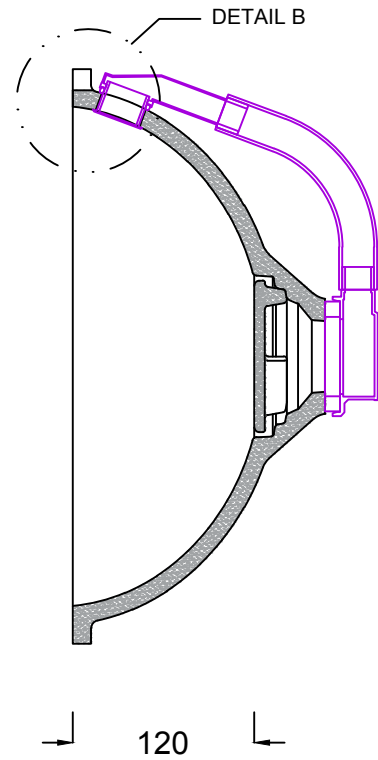

PLAN VIEW

SECTION B:B

DETAIL A  
SCALE: 1:2

DETAIL B  
SCALE: 1:2

SECTION A:A

DETAIL C  
SCALE: 1:2

Corian.

ARCHIVE NBR: <b>ARCHIVE 3</b>	CUSTOMER NAME:
FILE NAME/FORMAT: DUPONT_CORIAN_RELAX7310_2D.DWG	APPLICATION/DESCRIPTION: <b>Bath/ Washbasin</b>
MODEL NAME: <b>RELAX 7310</b>	DOCUMENT STATUS: <b>FINAL</b>
CREATED BY: <b>KS</b>	CODE: <b>D3-7310-03</b>
APPROVED BY:	APPROVAL DATE:
LAUNCH DATE: <b>01/06/2015</b>	DATE OF ISSUE: <b>28/05/2015</b>
SCALE: <b>1:5 in A3</b>	REV. NBR/DATE: <b>Rev. 01-14/12/2015</b>