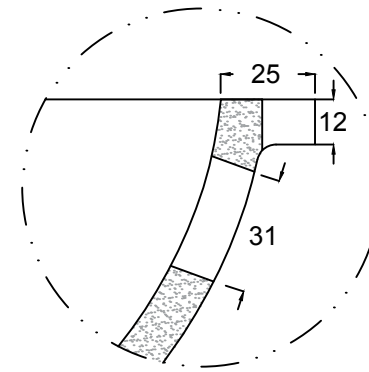

PLAN VIEW

SECTION B:B

DETAIL A  
SCALE: 1:2

DETAIL B  
SCALE: 1:2

SECTION A:A

DETAIL C  
SCALE: 1:2

Corian.

ARCHIVE NBR: <b>ARCHIVE 3</b>	CUSTOMER NAME:
FILE NAME/FORMAT: DUPONT_CORIAN_RELAX7310_2D.DWG	APPLICATION/DESCRIPTION: <b>Bath/ Washbasin</b>
MODEL NAME: <b>RELAX 7310</b>	DOCUMENT STATUS: <b>FINAL</b>
CREATED BY: <b>KS</b>	CODE: <b>D3-7310-03</b>
APPROVED BY:	APPROVAL DATE:
LAUNCH DATE: <b>01/06/2015</b>	DATE OF ISSUE: <b>28/05/2015</b>
SCALE: <b>1:5 in A3</b>	REV. NBR/DATE: <b>Rev. 01-14/12/2015</b>