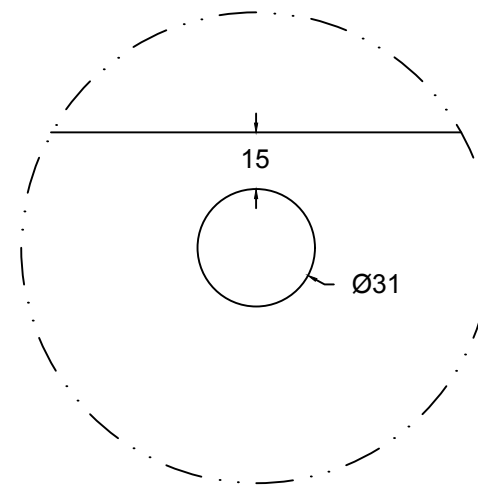

PLAN VIEW

SECTION B:B

DETAIL A  
SCALE: 1:2

DETAIL B  
SCALE: 1:2

SECTION A:A

DETAIL C  
SCALE: 1:2

Corian.

ARCHIVE NBR: <b>ARCHIVE 3</b>	CUSTOMER NAME:
FILE NAME/FORMAT: DUPONT_CORIAN_RELAX7310_2D.DWG	APPLICATION/DESCRIPTION: <b>Bath/ Washbasin</b>
MODEL NAME: <b>RELAX 7310</b>	DOCUMENT STATUS: <b>FINAL</b>
CREATED BY: <b>KS</b>	CODE: <b>D3-7310-03</b>
APPROVED BY:	APPROVAL DATE:
LAUNCH DATE: <b>01/06/2015</b>	DATE OF ISSUE: <b>28/05/2015</b>
SCALE: <b>1:5 in A3</b>	REV. NBR/DATE: <b>Rev. 01-14/12/2015</b>