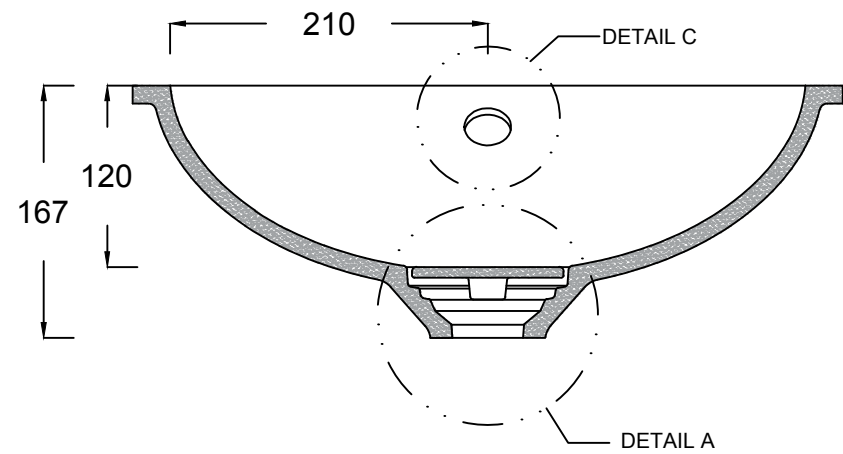

PLAN VIEW

SECTION B:B

DETAIL A  
SCALE: 1:2

DETAIL B  
SCALE: 1:2

SECTION A:A

DETAIL C  
SCALE: 1:2

Corian.

ARCHIVE NBR: <b>ARCHIVE 3</b>	CUSTOMER NAME:
FILE NAME/FORMAT: DUPONT_CORIAN_RELAX7310_2D.DWG	APPLICATION/DESCRIPTION: <b>Bath/ Washbasin</b>
MODEL NAME: <b>RELAX 7310</b>	DOCUMENT STATUS: <b>FINAL</b>
CREATED BY: <b>KS</b>	CODE: <b>D3-7310-03</b>
APPROVED BY:	APPROVAL DATE:
LAUNCH DATE: <b>01/06/2015</b>	DATE OF ISSUE: <b>28/05/2015</b>
SCALE: <b>1:5 in A3</b>	REV. NBR/DATE: <b>Rev. 01-14/12/2015</b>